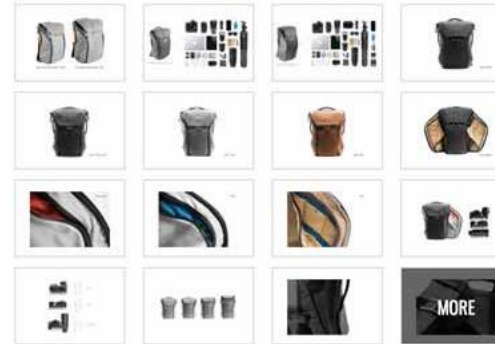

CONTENT

- NAZIV PROIZVODA
- JEDINSTVEN OPIS
- KVALITETNE SLIKE
- GALERIJA SLIKA
- PREDNOSTI PROIZVODA
- VIDEO
- DOSTUPNOST
- RECENZIJE
- SHARING